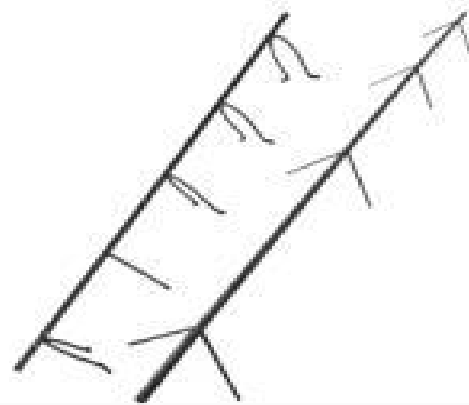

铁马凳、楼梯护角

Horse stool, Corner stairs