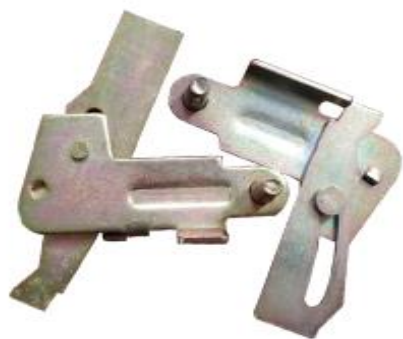

back water

铁皮扣件

Iron fastener

方柱扣

Square column button

背楞卡头、铸铁销

Back edge card head, Cast iron pin

丁字丝

Plum blossom cushion

热镀锌拉条

Hot Dip galvanized strip

铁马凳、楼梯护角

Horse stool, Corner stairs

卡管器

Loguqi

螺纹钢连接套筒、毛母

Threaded steel connecting sleeve, Hair mother

蝴蝶扣

butter fly

新型蝴蝶扣

A new type of butterfly clasp

接头棒、接头盖、绑丝器

Adapter rod, lammer cover, Wire binding device

钢支撑  
horse stool

销钉、销片  
pin、pin

圆盘母  
disc mother

方通扣  
fangtongkou

小斜撑  
xiaoxiecheng

K板螺栓  
k banluoshuan

方垫、方板  
Square pad、Square plate

铝模板拉片  
aluminum die shee

轮盘插头、碗扣、轮扣  
lunpanchadou, Bow buckle, Wheel buckle