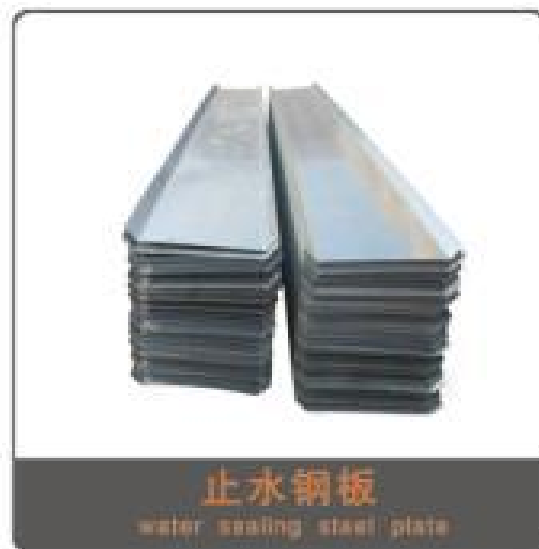

## 企业荣誉

Corporate honor

三段式止水螺桿  
three stage water stop screw

止水螺桿  
water stop screw

三段止水管  
Three section stop pipe

止水鋼板  
water sealing steel plate

步步緊  
step by step

山型卡  
mountain type card